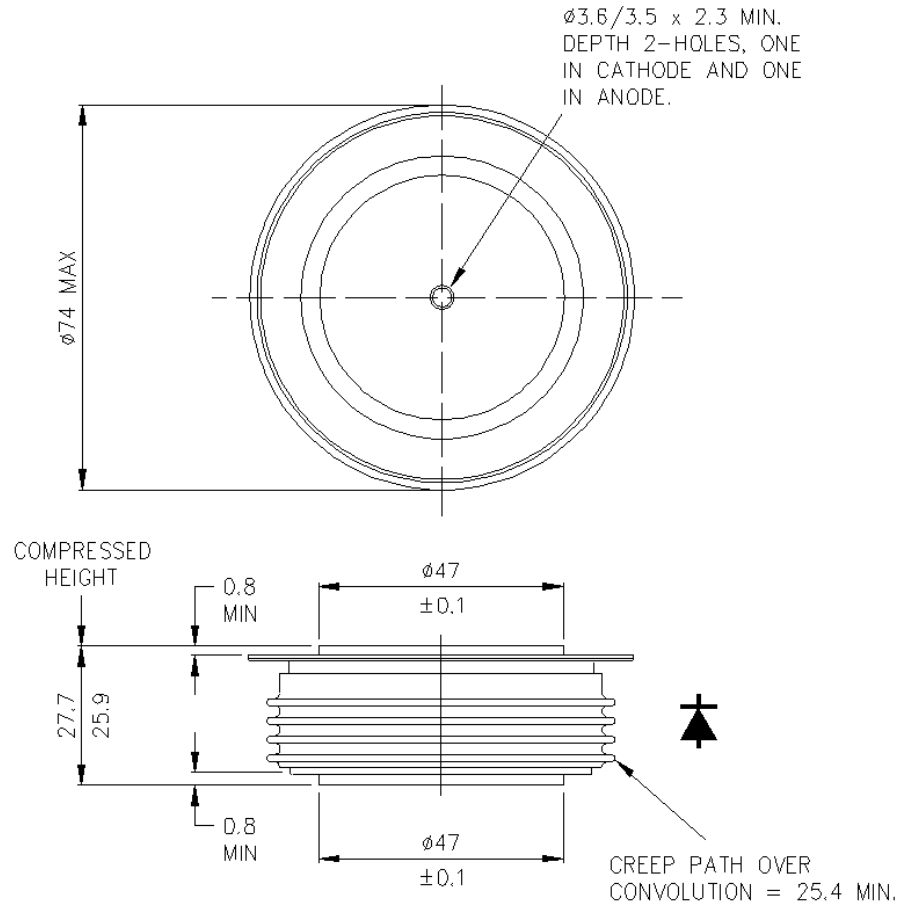

Drawing Number – W5
Outline Number – 100A249

Not recommended for new designs

Weight 510g